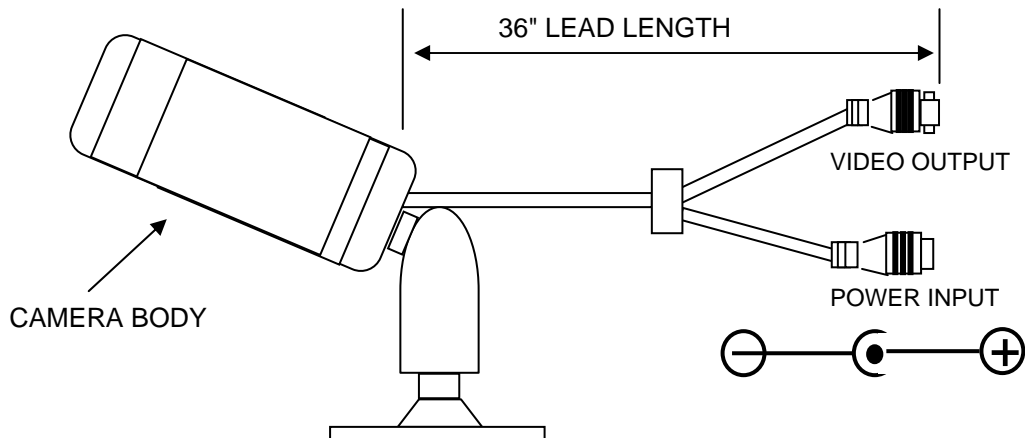

# CVC-130R (1/3" B/W CCD CAMERA)

Specifications	CVC - 130R
Image Device	1/3" Interline CCD
Horizontal Resolution	420 TV Lines
Scanning System	2 : 1 Interlace
Built-In Lens	3.6mm Wide Angle
Synchronization	Internal
Output Signal	1Vp-p Composite Video, 75 ohms
Minimum Illumination	0.02 Lux
Shutter Control	Auto, 1/60 ~1/100,000
Power Supply	12V DC, 300mA (Regulated)
Weight	1.7oz
Housing	Metal / Black Color