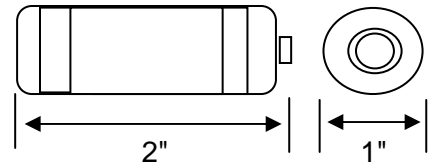

speco technologies®

200 NEW HIGHWAY
AMITYVILLE, N.Y. 11701-0726
613-957-8700 1-800-645-5516

Always use discretion when installing video and/or audio surveillance equipment especially when there is perceived privacy, or and expectation of privacy. Inquire regarding federal, state and/or local regulations applicable to the lawful installation of video and/or audio recording or surveillance equipment. Party consent may be required.